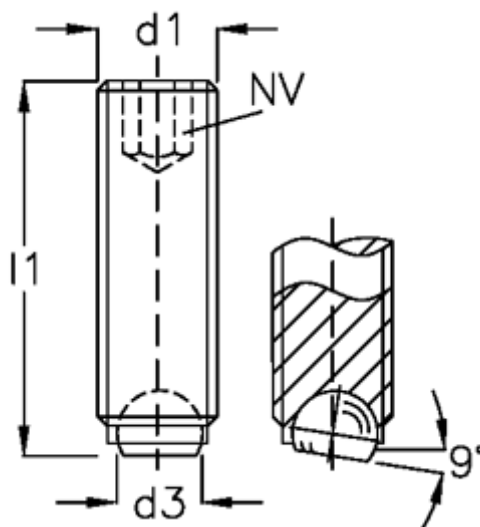

Article number: 20905638

Description: E+G Ball point screw  
GN 605-M8-20-B

## Measures

---

d1	= M8
d2	= 5.5
d3	= 4.5
Internal hexagon	= 4
l1	= 20